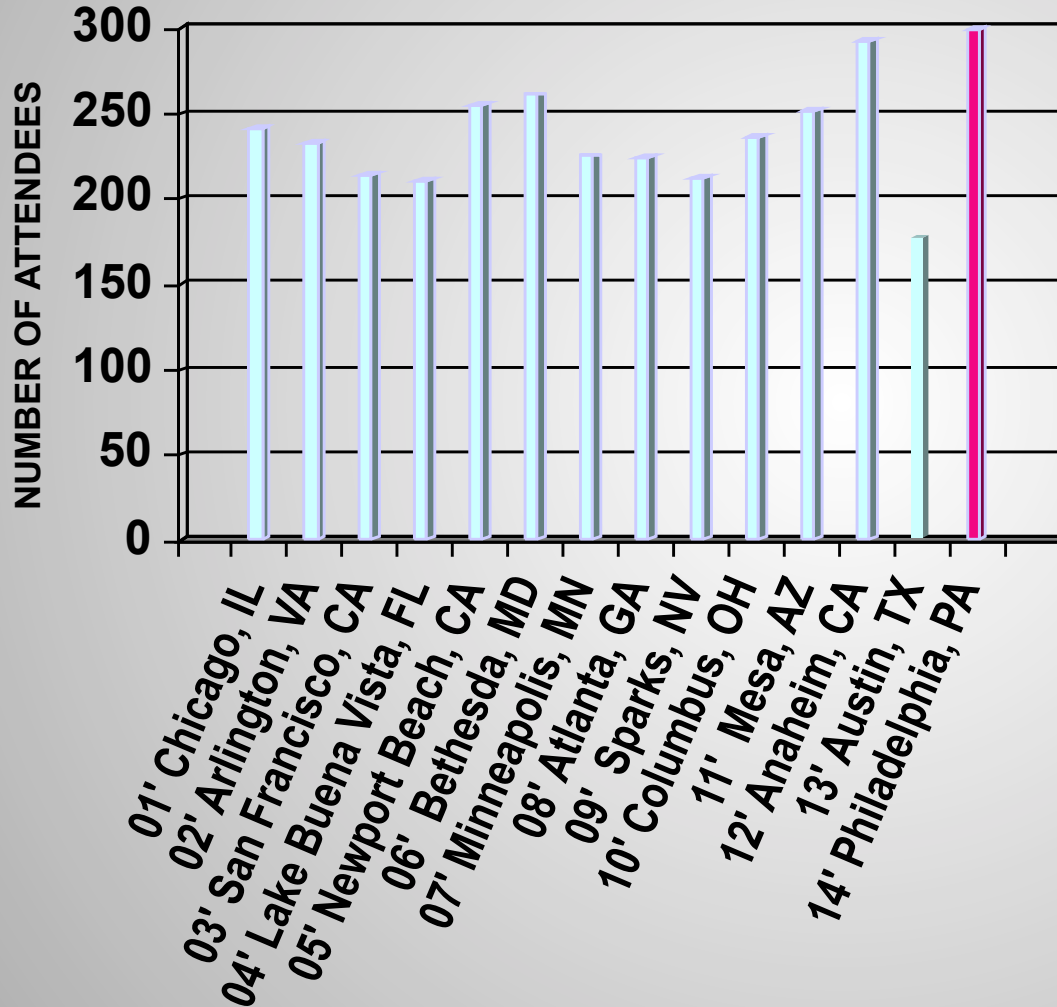

SDM CONFERENCE HISTORY

2014 – Total 304
by 10am today

304 registered

30 new SIAG/SDM members

18 new student members

12 non student members