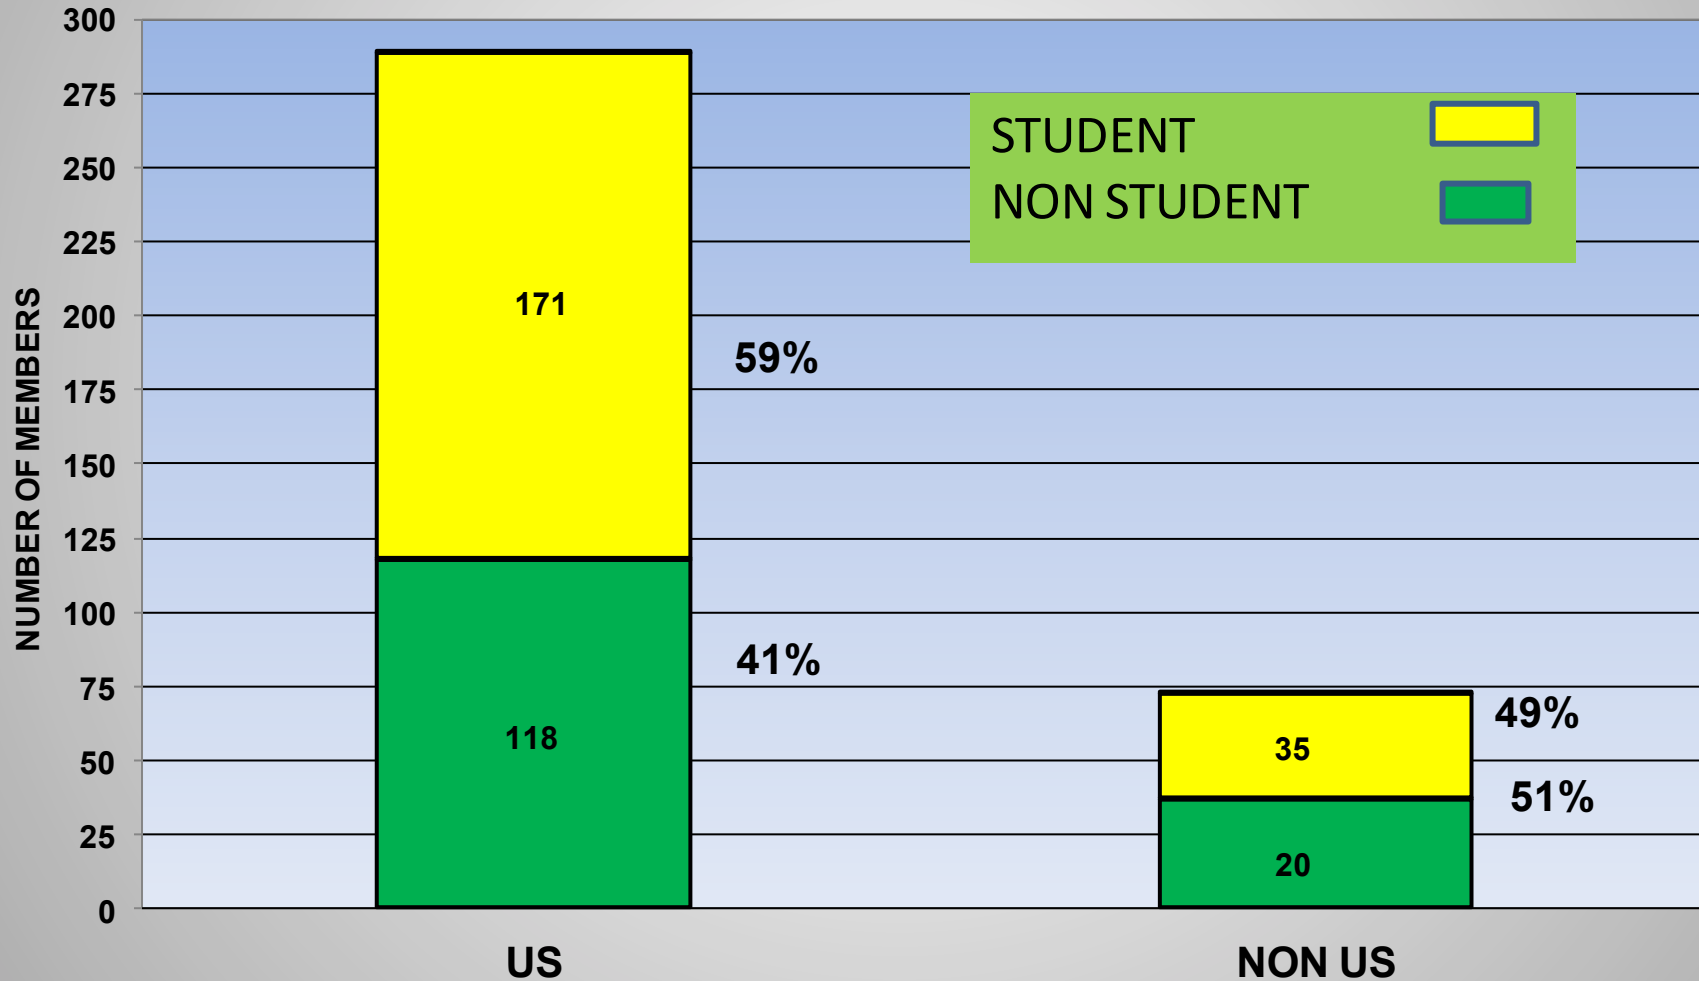

not including students

SIAM MEMBER EMPLOYER TYPE

NONSTUDENT MEMBERS ONLY *(data on 81% members)*

SIAG/DMA MEMBERSHIP BY GENDER

MALE 73% FEMALE 15% NOT INDICATED 12%

SIAG DMA DEPARTMENTS

SIAM Membership by Department

SIAG/DMA MEMBERS BY GEOGRAPHY

80% US, 20% Outside US

SIAG/DMA FUTURE PLANS

- **Possible Other Activities?**
- **Other Business?**

SIAG/DMA CONTACTS

Chair: Zoran Obradovic

zoran.obradovic@temple.edu

Vice Chair: Jeremy Kepner