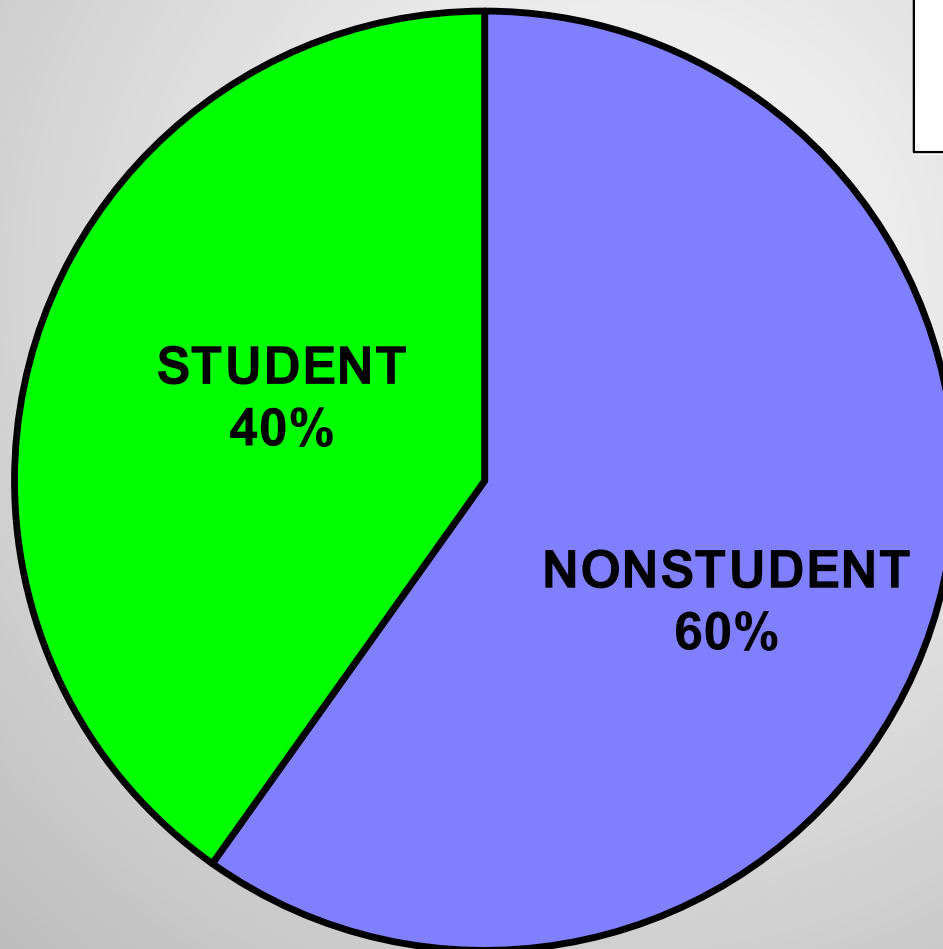

SIAM and SIAG memberships are a good way to be seen/remembered.

11,619 SIAM ACTIVITY GROUP MEMBERSHIPS as of 12/31/2013

57% Nonstudents , 43% Students

SIAG/DMA MEMBERSHIP HISTORY

All SIAG Membership

SIAG/DMA MEMBERS

361 as of 12/31/13

■ NONSTUDENT

■ STUDENT

SIAM MEMBERS

14,114 as of 12/31/13

■ NONSTUDENT

■ STUDENT

SIAG/DMA MEMBERS BY EMPLOYER TYPE

not including students

SIAM MEMBER EMPLOYER TYPE

NONSTUDENT MEMBERS ONLY *(data on 81% members)*

SIAG/DMA MEMBERSHIP BY GENDER

MALE 73% FEMALE 15% NOT INDICATED 12%

SIAG DMA DEPARTMENTS

SIAM Membership by Department