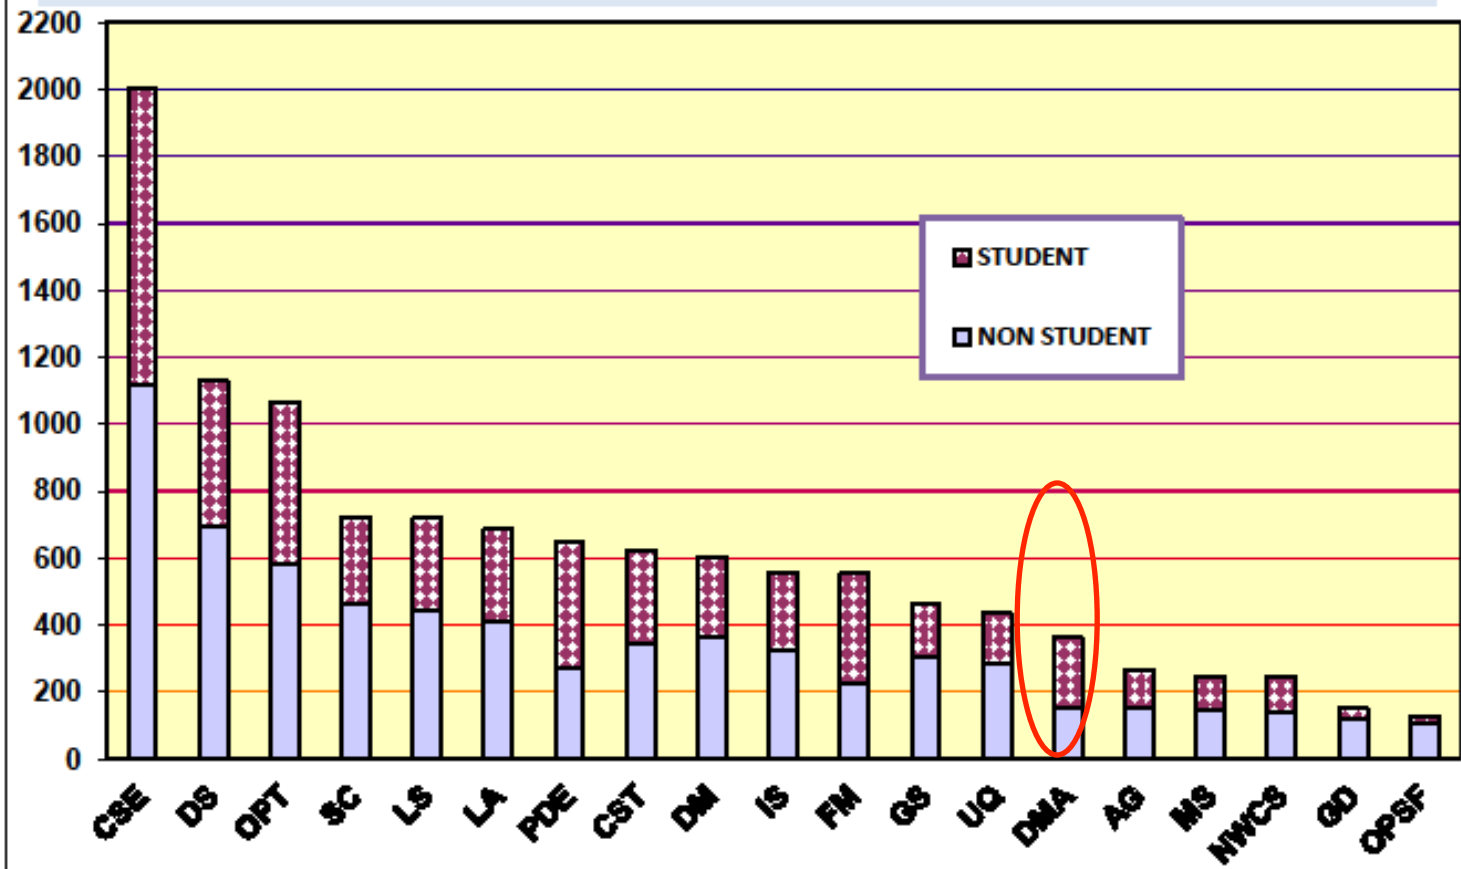

Join SIAM Activity Groups

**Nominate 2 students for free
membership**

**CML - combined membership
directory**

For Students:

- **Student chapters**
- **Prizes**
- **Educational resources**
- **Fellowship and research opportunities**
- **Career options/guidance**

Join SIAM!

If you paid non-member registration fees, you'll get a discount on membership:

- Non-member registrants receive \$130 credit, and an offer to join for \$12.**
- If you're not a SIAG/DMA member, but are a SIAM member, join SIAG/DMA for free.**

SIAM and SIAG memberships are a good way to be seen/remembered.

11,619 SIAM ACTIVITY GROUP MEMBERSHIPS as of 12/31/2013

57% Nonstudents , 43% Students

SIAG/DMA MEMBERSHIP HISTORY

All SIAG Membership

SIAG/DMA MEMBERS