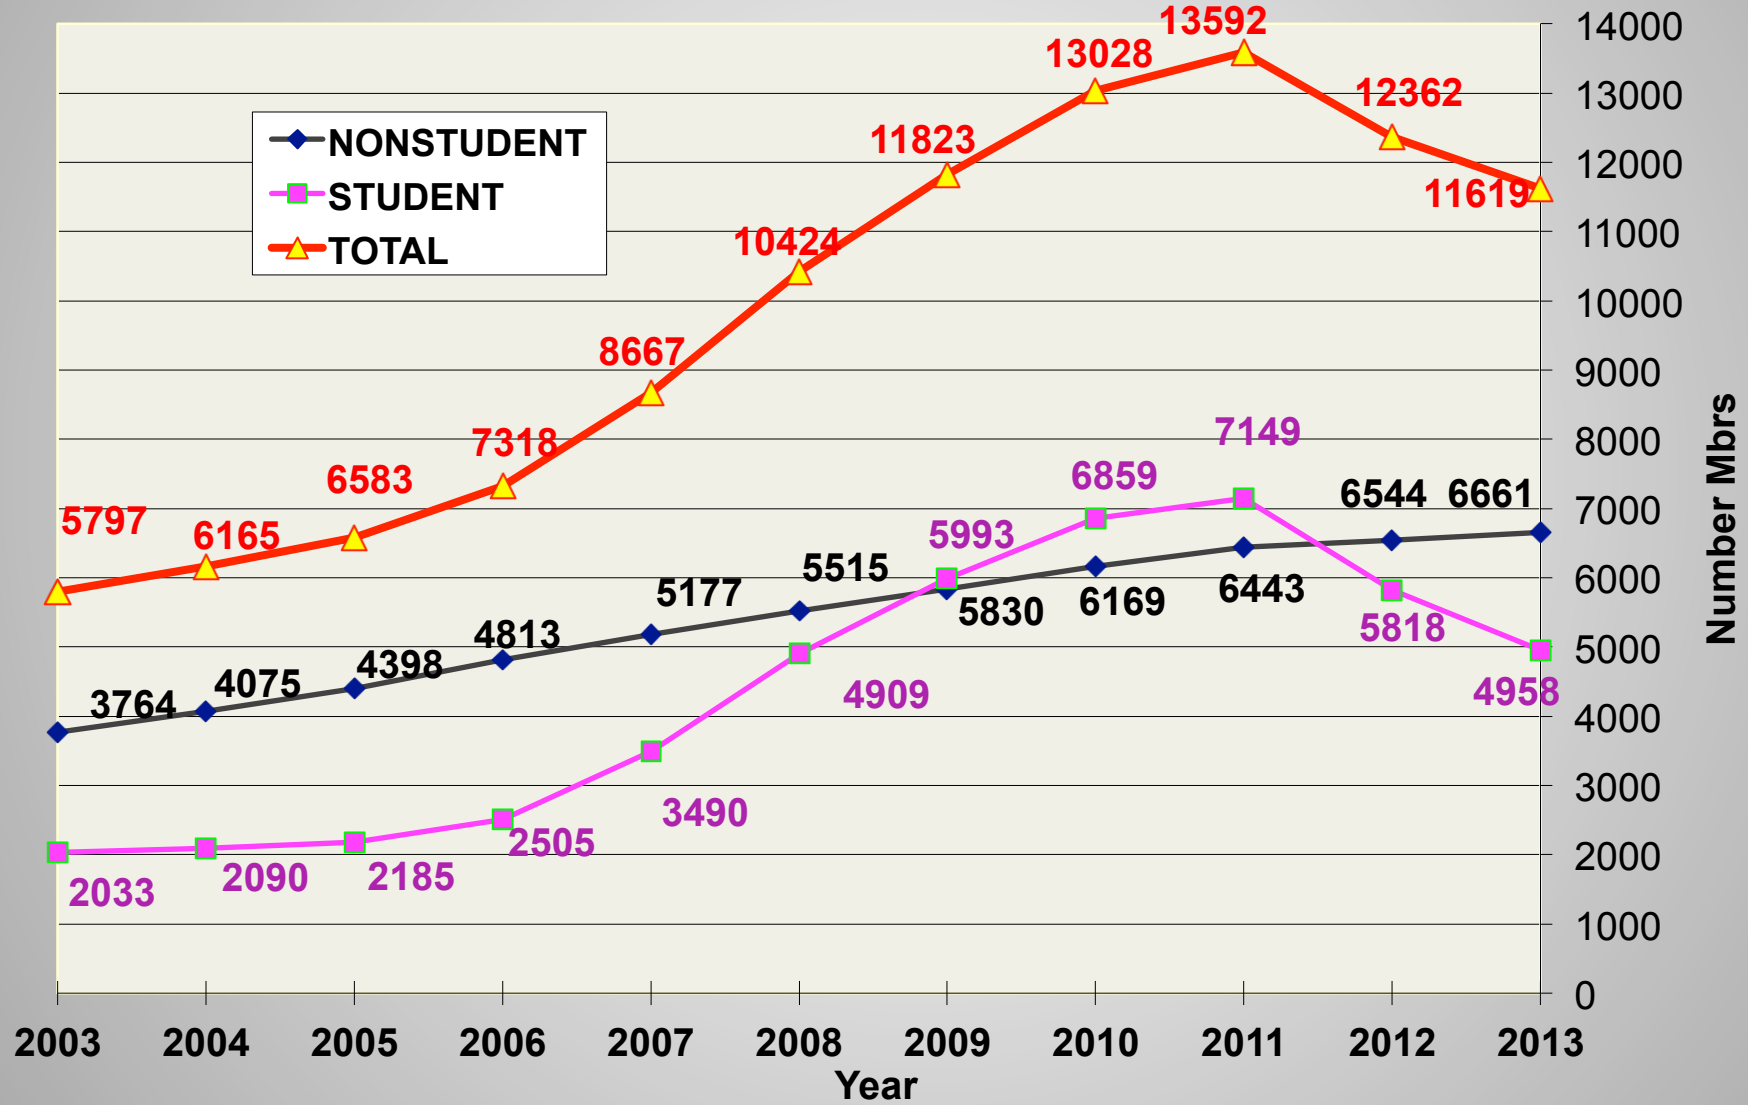

SIAM and SIAG memberships are a good way to be seen/remembered.

11,619 SIAM ACTIVITY GROUP MEMBERSHIPS as of 12/31/2013

57% Nonstudents , 43% Students

SIAG/DMA MEMBERSHIP HISTORY

All SIAG Membership

SIAG/DMA MEMBERS

361 as of 12/31/13

■ NONSTUDENT

■ STUDENT

SIAM MEMBERS

14,114 as of 12/31/13

■ NONSTUDENT

■ STUDENT

SIAG/DMA MEMBERS BY EMPLOYER TYPE