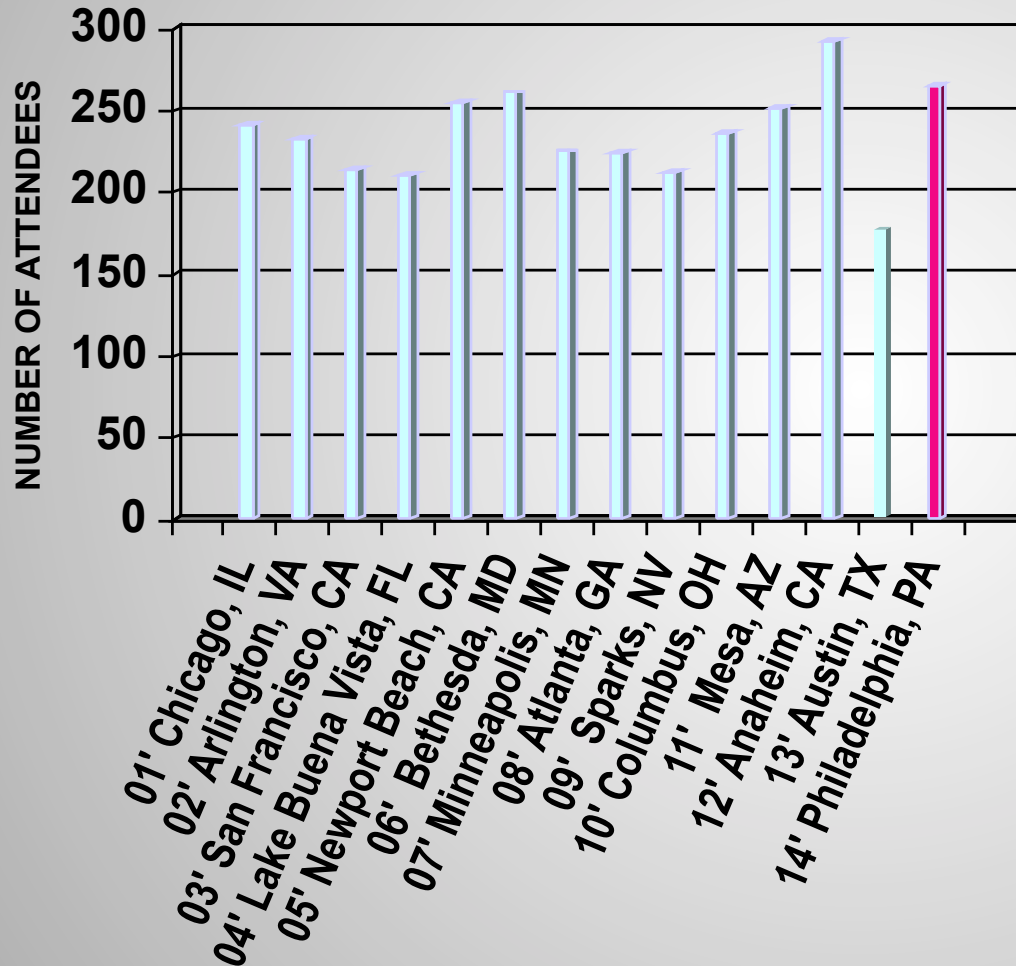

SDM CONFERENCE HISTORY

2014 Pre-registration

260 pre-registered

42 SIAM members

13 SIAG/DMA members

SDM14 Opportunity:

29 (SIAM – DMA) – free

218 (SDM – SIAM) - $12